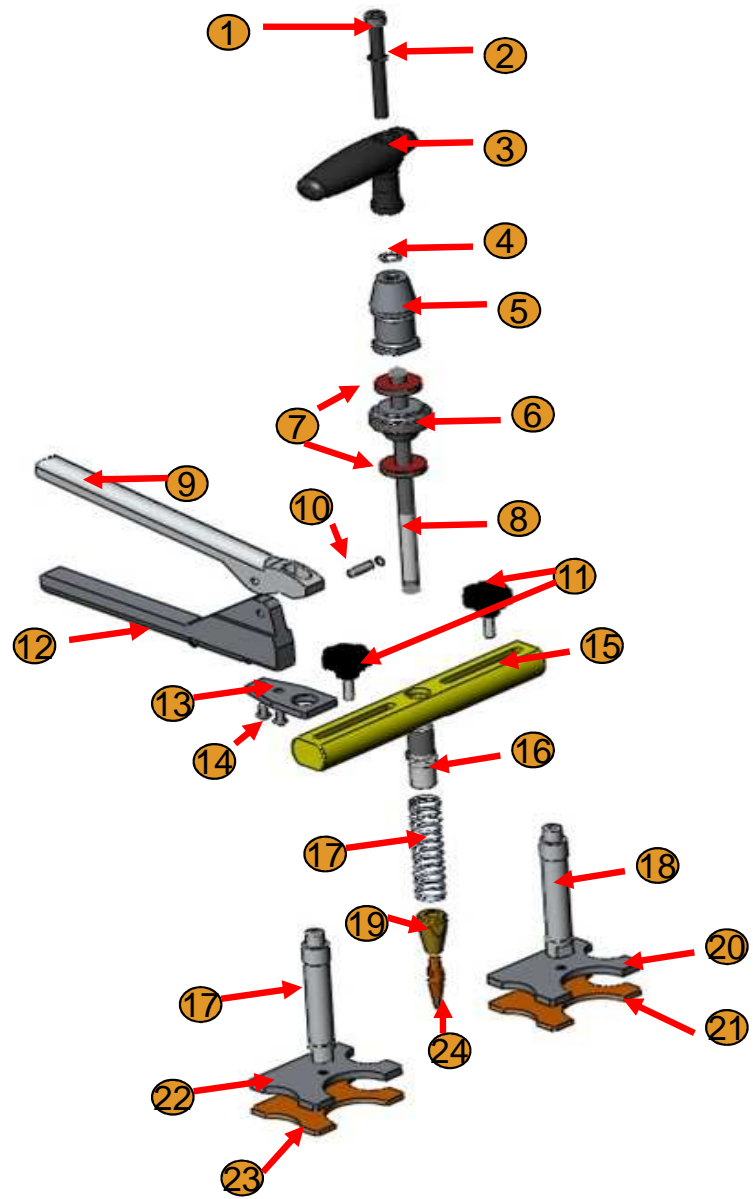

# MANULINER– SPARE PARTS

| N° | Description        | Ref.     |
|----|--------------------|----------|
| 1  | Screw mx M8x70     | 41306    |
| 2  | Security ring      | 41266    |
| 3  | Handle             | 56013    |
| 4  | Ring               | 41267    |
| 5  | Current Sleeve     | 90003    |
| 6  | Upper wheel        | 90019    |
| 7  | Lower wheel        | 90020    |
| 8  | Spindle            | 90018ST  |
| 9  | Upper handle       | 90016    |
| 10 | Spindle d=6X 19    | 90216    |
| 11 | Button             | 41040    |
| 12 | Lower handle       | 90015    |
| 13 | Lower plate handle | 90014    |
| 14 | Screw mx M5x10     | 41025 X2 |
| 15 | Upper bar          | 90013    |
| 16 | Ring               | 90017ST  |
| 17 | Inox ressort       | 55083    |
| 18 | M5 manuspot foot   | 90428    |
| 19 | M10-M7 Réduction   | 90021    |
| 20 | Right base         | 90427    |
| 21 | Left rubber base   | 56046    |
| 22 | Left base          | 90426    |
| 23 | Left rubber base   | 56045    |
| 24 | Steel electrode    | 51733ST  |